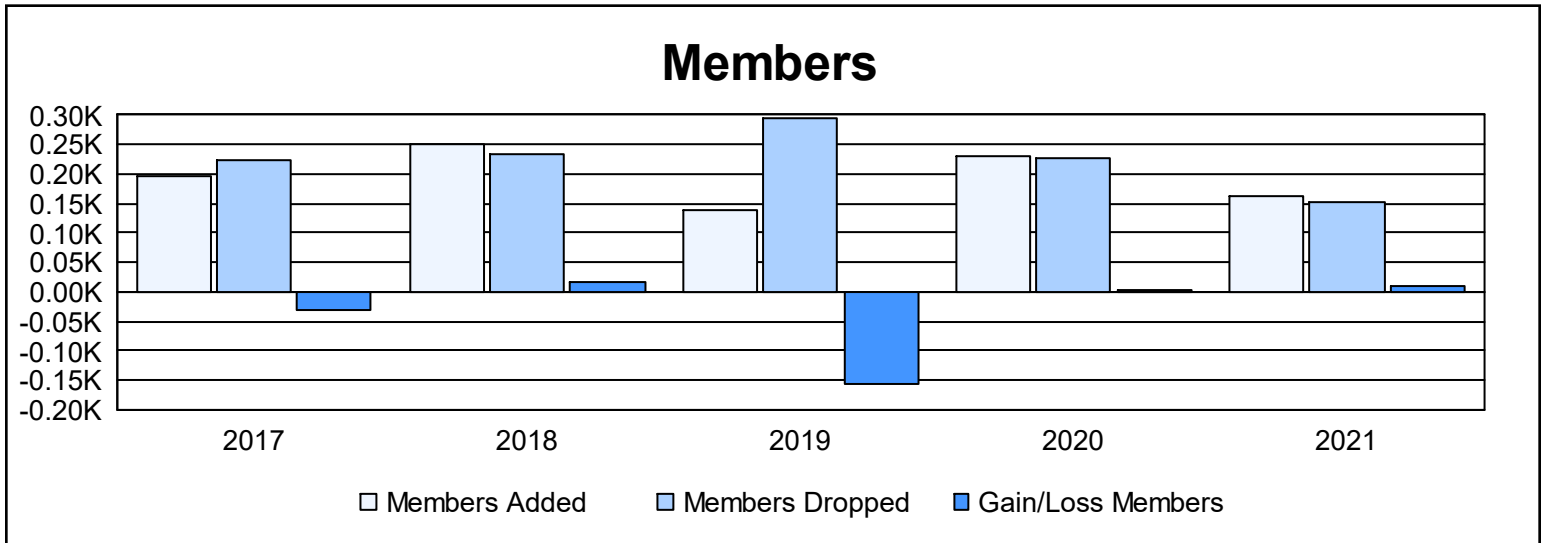

Year	New Clubs	Dropped Clubs	Gain/ Loss Clubs	New Members	Charter Members	Reinstate Members	Transfer Members	Total Member Added	Total Members Dropped	Gain/ Loss Members
2016-2017	1	0	1	142	38	10	5	195	225	-30
2017-2018	1	0	1	201	37	6	7	251	233	18
2018-2019	0	2	-2	127	5	4	3	139	294	-155
2019-2020	2	2	0	160	58	4	8	230	228	2
2020-2021	0	0	0	147	2	5	8	162	152	10
<b>Average</b>	<b>1</b>	<b>1</b>	<b>0</b>	<b>155</b>	<b>28</b>	<b>6</b>	<b>6</b>	<b>195</b>	<b>226</b>	<b>-31</b>

### Membership Composition June 2021 Cumulative